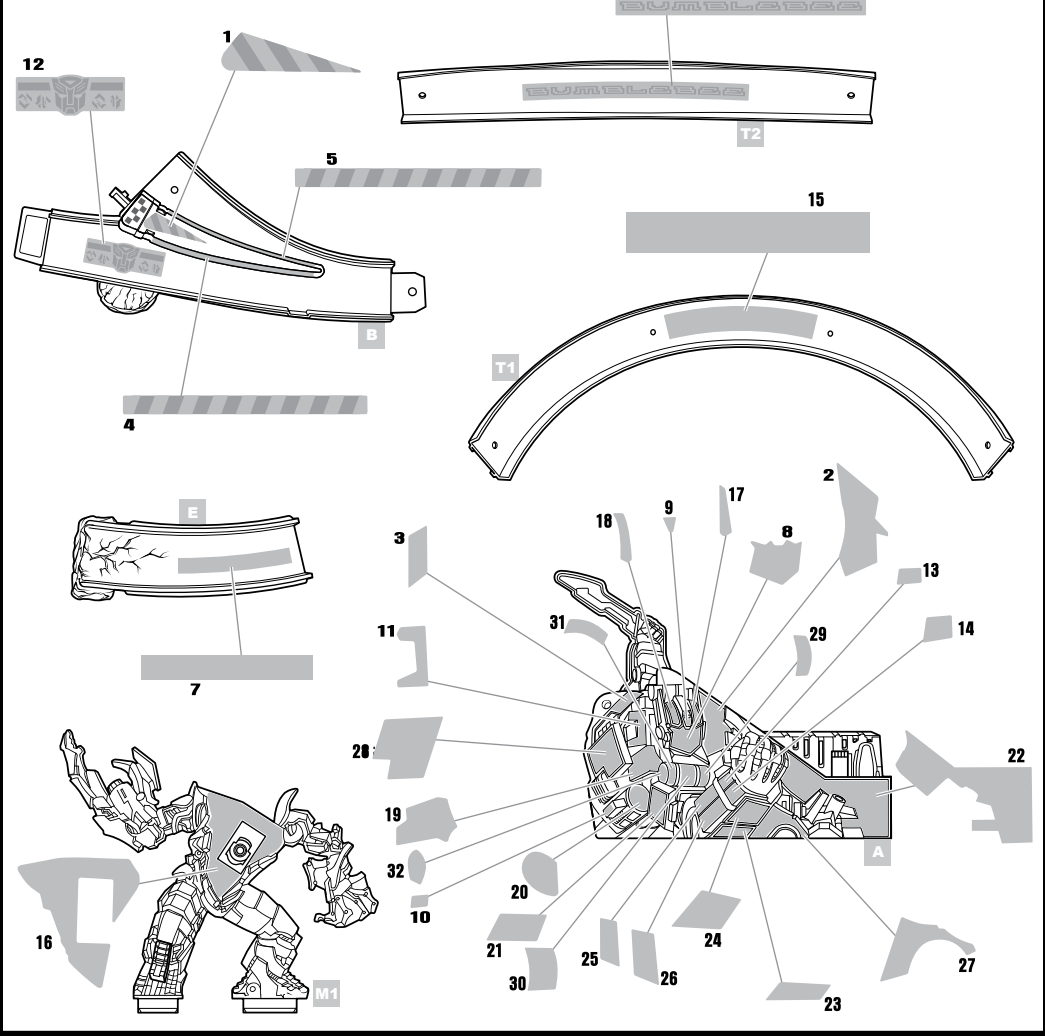

AGES 4+
19931

INCLUDES

BUMBLEBEE
TRACK SET

Adult assembly required.
No tools needed.

PEEL AND APPLY LABELS AS SHOWN.

TRACK SET NOT COMPATIBLE WITH ALL TRANSFORMERS® DIE CAST VEHICLES.

PLAY:

Pull lever back all the way until it clicks, and release. Place vehicle at starting line. Push vehicle into tunnel. It will immediately launch and race around the track.

HOLD HERE WHEN PULLING LEVER.

Pull the lever back and release it to reset the launching mechanism. If you do it fast enough, your vehicle will speed up as it passes through the tunnel and gets launched again.

Keep pulling the lever to build up speed. After a few laps around the track, your vehicle will charge at MEGATRON® and smash him to pieces!

TO RESET:

Push button to reset gate. Assemble MEGATRON as shown.