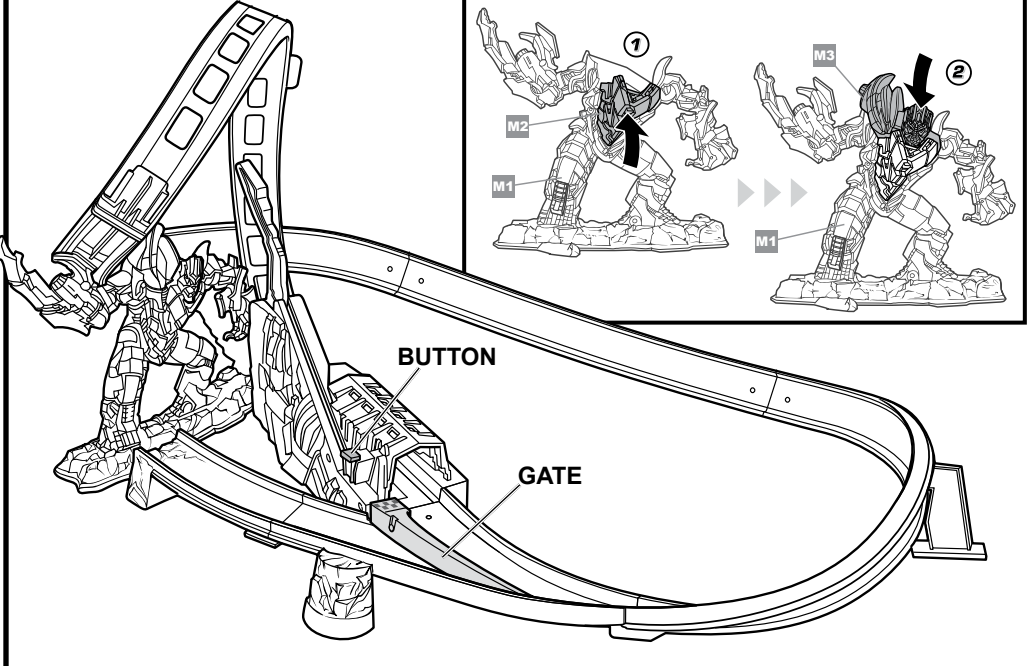

AGES 4+
19931

INCLUDES

BUMBLEBEE
TRACK SET

Adult assembly required.
No tools needed.

PEEL AND APPLY LABELS AS SHOWN.

TRACK SET NOT COMPATIBLE WITH ALL TRANSFORMERS® DIE CAST VEHICLES.

PLAY:

Pull lever back all the way until it clicks, and release. Place vehicle at starting line. Push vehicle into tunnel. It will immediately launch and race around the track.

HOLD HERE WHEN PULLING LEVER.

Pull the lever back and release it to reset the launching mechanism. If you do it fast enough, your vehicle will speed up as it passes through the tunnel and gets launched again.

Keep pulling the lever to build up speed. After a few laps around the track, your vehicle will charge at MEGATRON® and smash him to pieces!

TO RESET:

Push button to reset gate. Assemble MEGATRON as shown.