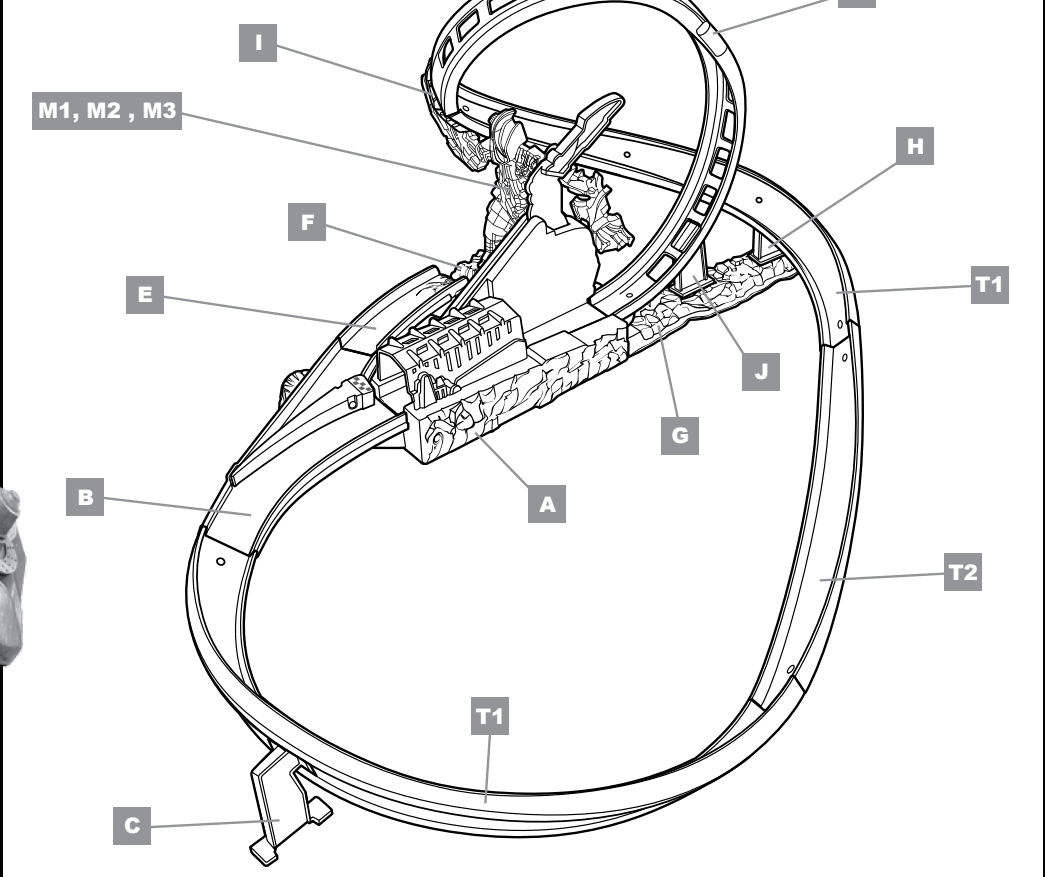

AGES 4+
19931

INCLUDES

BUMBLEBEE
TRACK SET

Adult assembly required.
No tools needed.

PEEL AND APPLY LABELS AS SHOWN.

TRACK SET NOT COMPATIBLE WITH ALL TRANSFORMERS® DIE CAST VEHICLES.

PLAY:

Pull lever back all the way until it clicks, and release. Place vehicle at starting line. Push vehicle into tunnel. It will immediately launch and race around the track.

HOLD HERE WHEN PULLING LEVER.

Pull the lever back and release it to reset the launching mechanism. If you do it fast enough, your vehicle will speed up as it passes through the tunnel and gets launched again.

Keep pulling the lever to build up speed. After a few laps around the track, your vehicle will charge at MEGATRON® and smash him to pieces!

TO RESET:

Push button to reset gate. Assemble MEGATRON as shown.