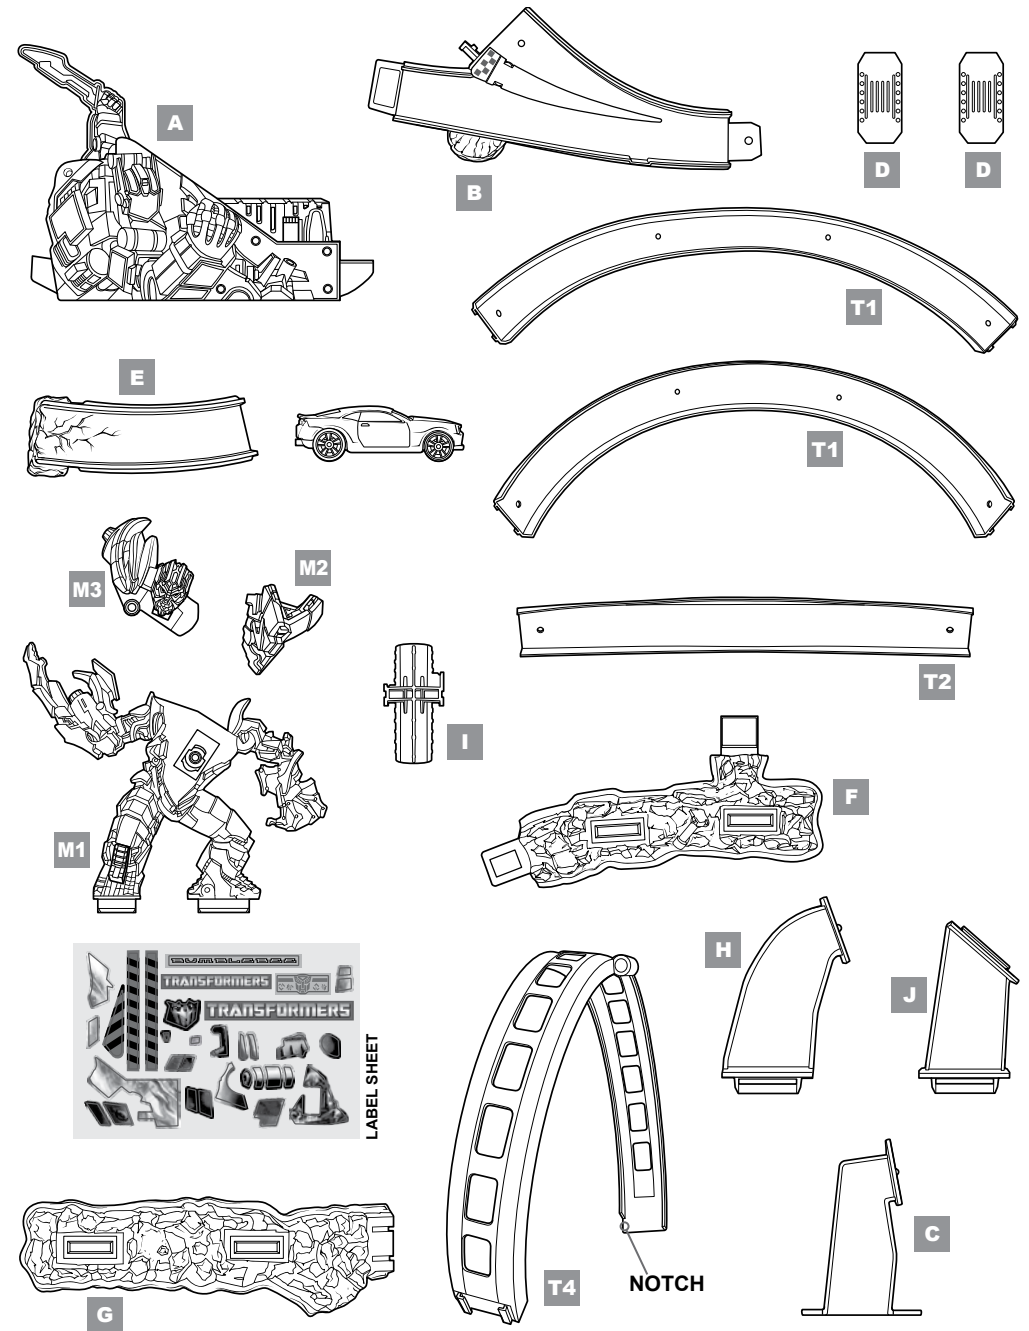

AGES 4+
19931

INCLUDES

BUMBLEBEE
TRACK SET

Adult assembly required.
No tools needed.

PEEL AND APPLY LABELS AS SHOWN.

TRACK SET NOT COMPATIBLE WITH ALL TRANSFORMERS® DIE CAST VEHICLES.

PLAY:

Pull lever back all the way until it clicks, and release. Place vehicle at starting line. Push vehicle into tunnel. It will immediately launch and race around the track.

HOLD HERE WHEN PULLING LEVER.

Pull the lever back and release it to reset the launching mechanism. If you do it fast enough, your vehicle will speed up as it passes through the tunnel and gets launched again.

Keep pulling the lever to build up speed. After a few laps around the track, your vehicle will charge at MEGATRON® and smash him to pieces!

TO RESET:

Push button to reset gate. Assemble MEGATRON as shown.

ASSEMBLY