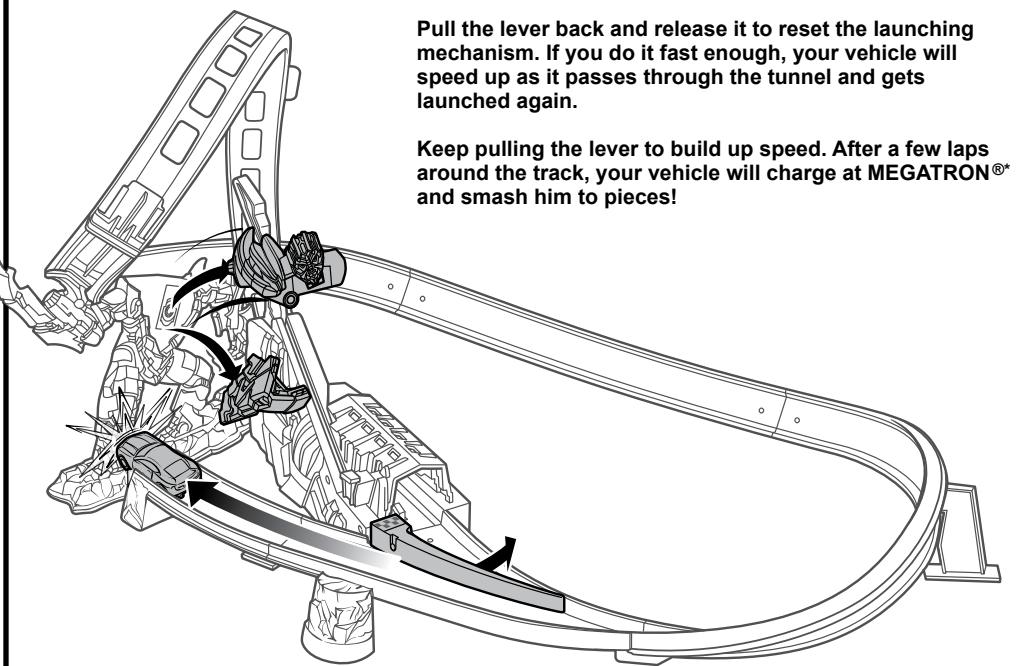

AGES 4+
19931

INCLUDES

BUMBLEBEE
TRACK SET

Adult assembly required.
No tools needed.

PEEL AND APPLY LABELS AS SHOWN.

TRACK SET NOT COMPATIBLE WITH ALL TRANSFORMERS® DIE CAST VEHICLES.

PLAY:

Pull lever back all the way until it clicks, and release. Place vehicle at starting line. Push vehicle into tunnel. It will immediately launch and race around the track.

HOLD HERE WHEN PULLING LEVER.

Pull the lever back and release it to reset the launching mechanism. If you do it fast enough, your vehicle will speed up as it passes through the tunnel and gets launched again.

Keep pulling the lever to build up speed. After a few laps around the track, your vehicle will charge at MEGATRON® and smash him to pieces!

TO RESET:

Push button to reset gate. Assemble MEGATRON as shown.