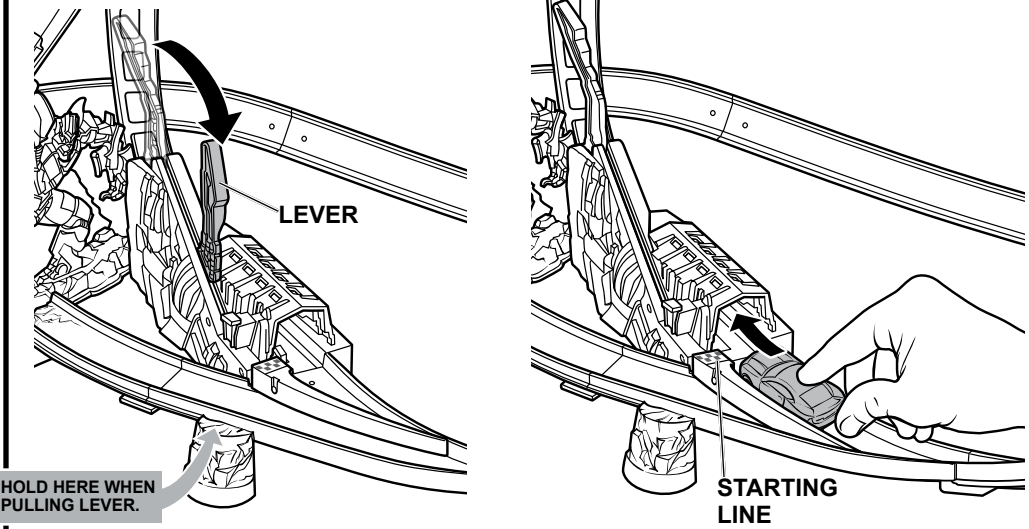

AGES 4+
19931

INCLUDES

BUMBLEBEE
TRACK SET

Adult assembly required.
No tools needed.

PEEL AND APPLY LABELS AS SHOWN.

TRACK SET NOT COMPATIBLE WITH ALL TRANSFORMERS® DIE CAST VEHICLES.

PLAY:

Pull lever back all the way until it clicks, and release. Place vehicle at starting line. Push vehicle into tunnel. It will immediately launch and race around the track.

HOLD HERE WHEN PULLING LEVER.

Pull the lever back and release it to reset the launching mechanism. If you do it fast enough, your vehicle will speed up as it passes through the tunnel and gets launched again.

Keep pulling the lever to build up speed. After a few laps around the track, your vehicle will charge at MEGATRON® and smash him to pieces!

TO RESET:

Push button to reset gate. Assemble MEGATRON as shown.